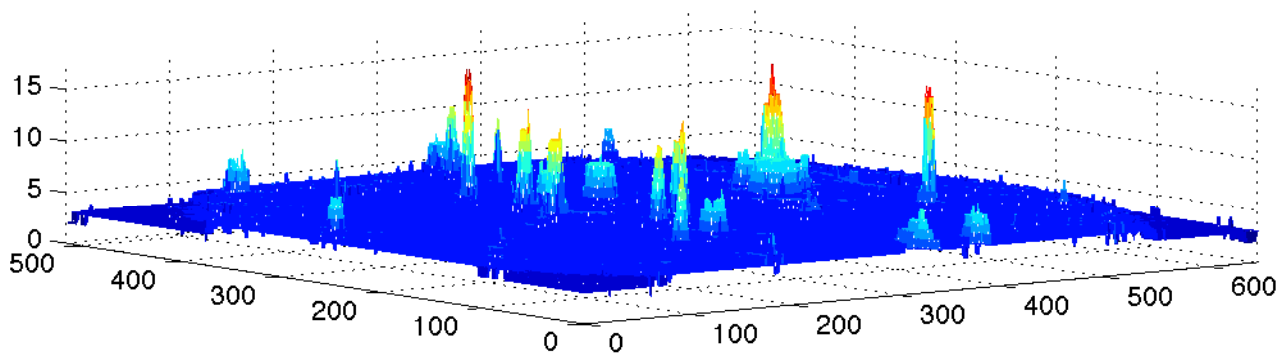

C pre Bleach Sonic LS min 2 max 17

C 5 min Bleach min 0 max 11

Skyline C-pre(blue) & post(green) 5min Photo Bleach

Skyline (C-post) / (C-pre-Photo-Bleach)