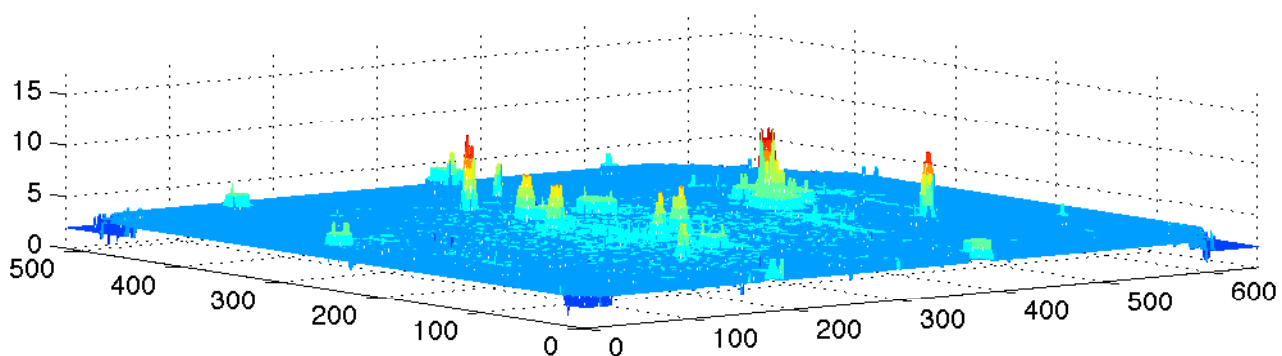

C pre Bleach Sonic LS min 2 max 17

C 5 min Bleach min 0 max 11

Skyline C-pre(blue) & post(green) 5min Photo Bleach

Skyline (C-post) / (C-pre-Photo-Bleach)